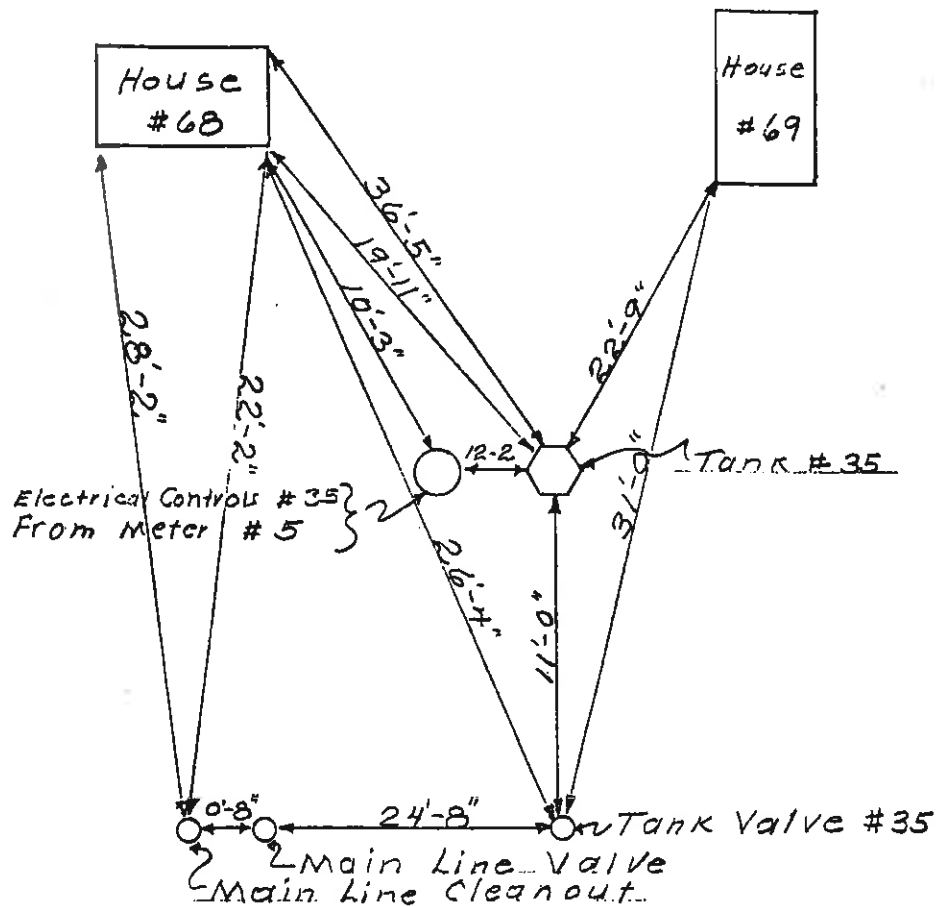

SKETCH KK

TANK #35 - SERVES HOUSES #68 & #69